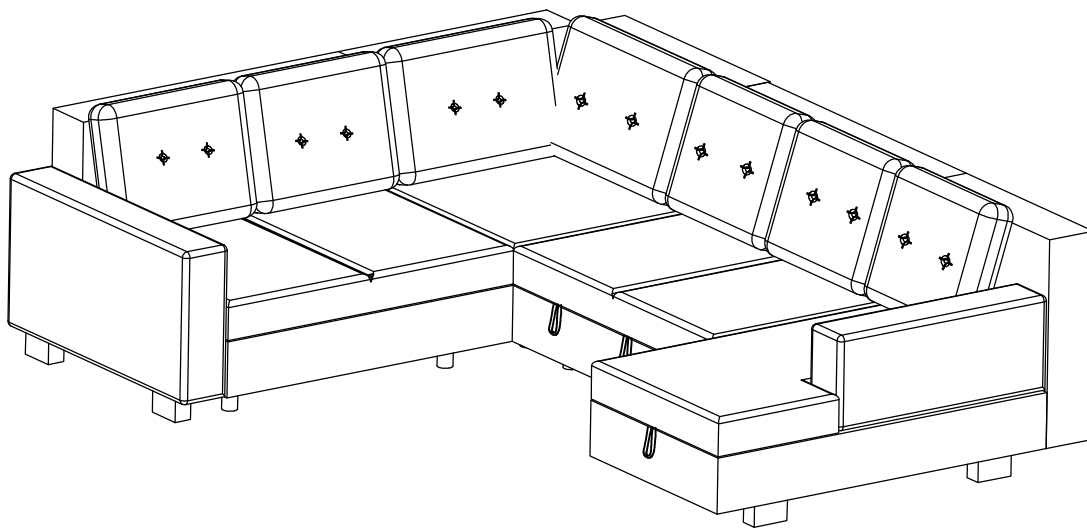

SKU:267-161

WINFLEX SECTIONAL PULLOUT SOFABED* (CHAISE FACING RIGHT)

ifurniture
Better; Cheaper; Smarter!
ifurniture.co.nz

01/Part list

A

1PCS

B

1PCS

C

2PCS

D

1PCS

E

2PCS

F

1PCS

G

6PCS

H

12PCS

I

12PCS

J

1PCS